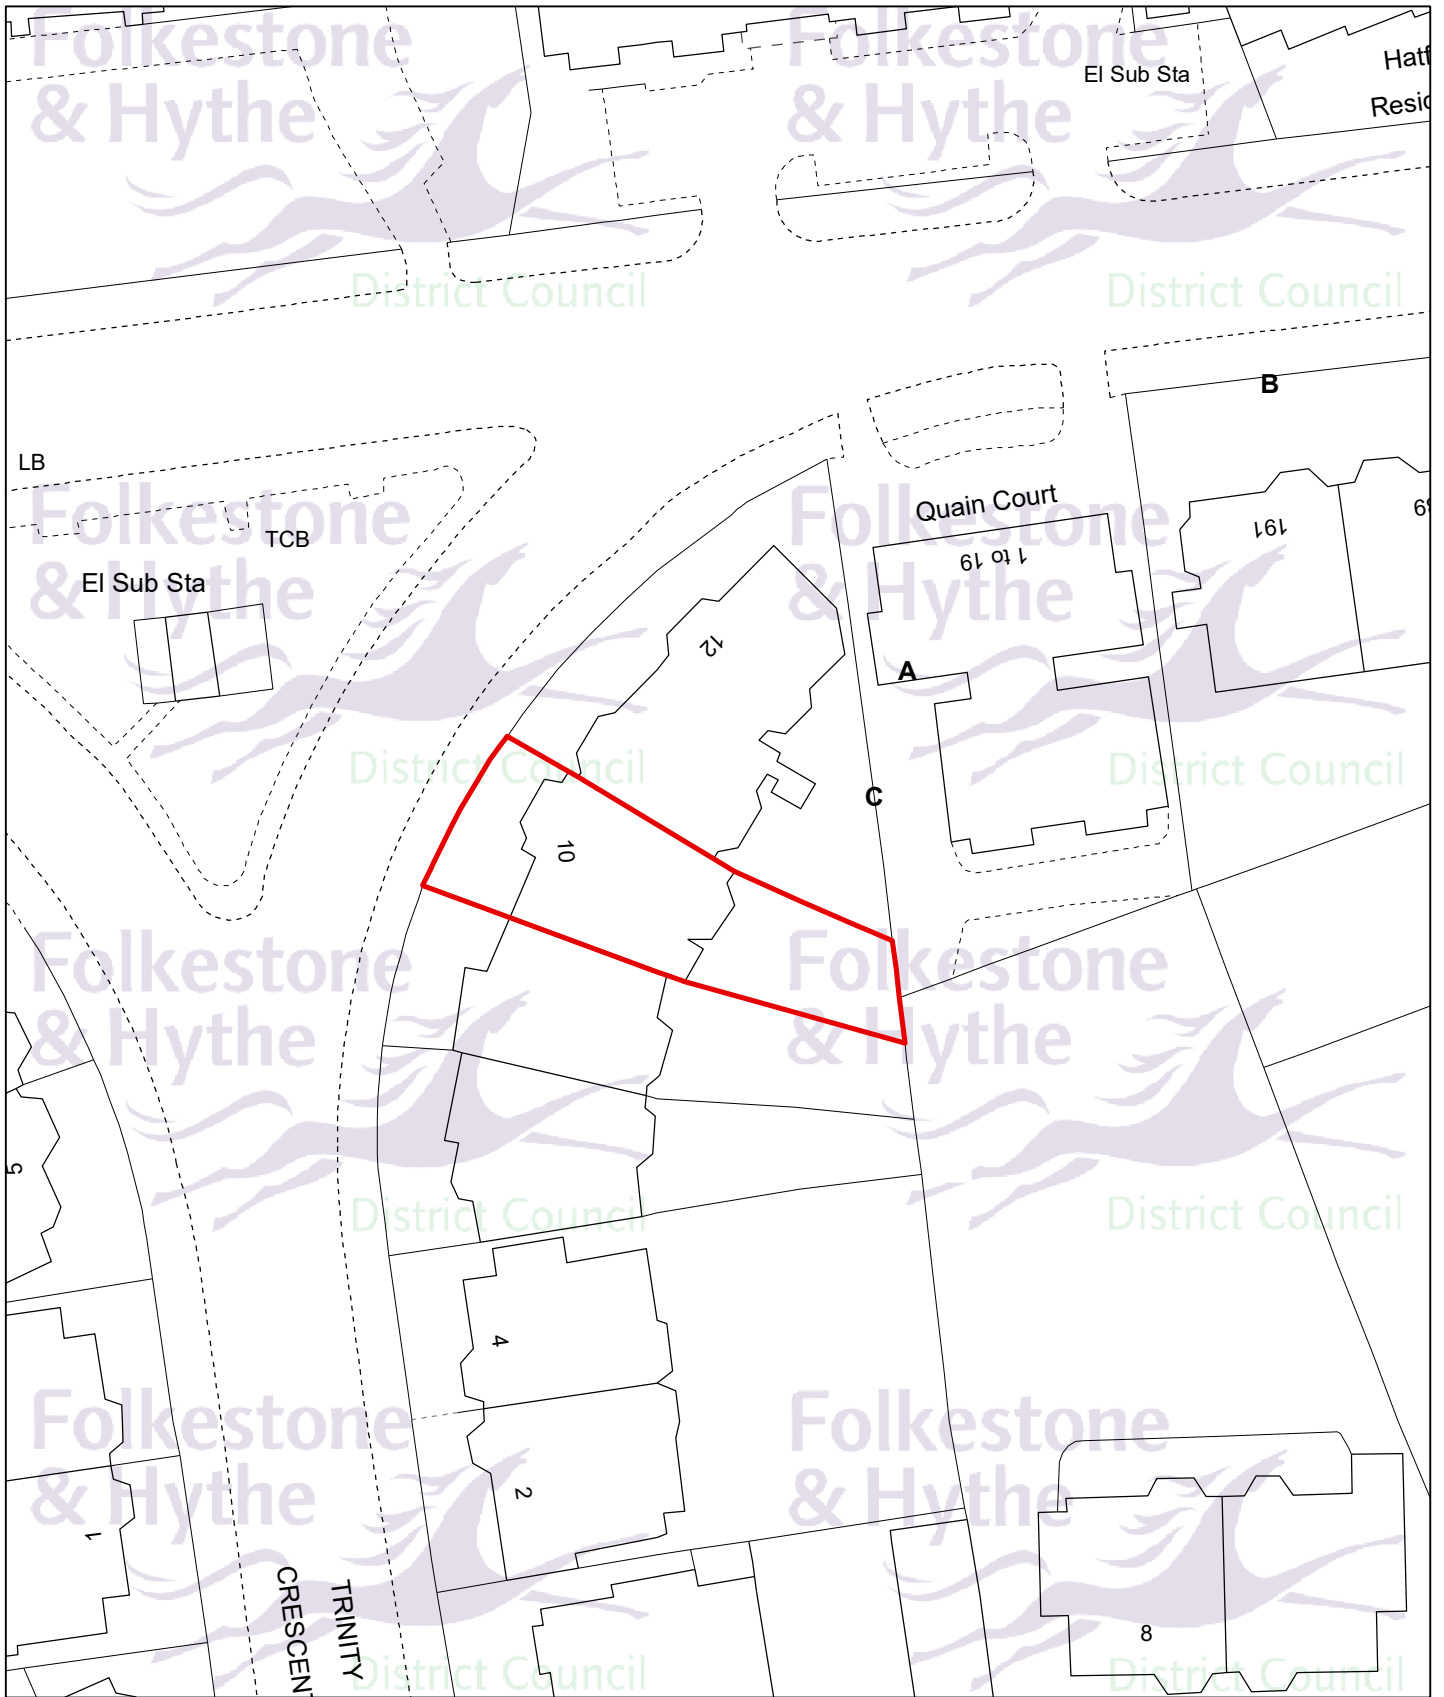

21/0944/FH

10 Trinity Crescent, Folkestone, Kent, CT20 2ET

Drawn date:
08 Oct 2021

Drawn by:
Holly Bradbury

Drawing ref:
2135/DC/LS

Contains Ordnance Survey data
© Crown copyright and database right
Folkestone & Hythe District Council 100019677 - 2021

Meters

0 5 10 20 30 40 50

Folkestone & Hythe

District Council

Drawn at 1:500 on A4